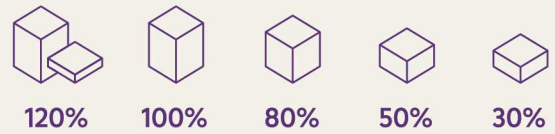

黑糖珍珠鮮奶
BROWN SUGAR LATTE
WITH PEARL

芒果QQ
MANGO QQ

荔枝紅茶
LYCHEE BLACK TEA

烏龍綠茶
OOLONG TEA

DIY YOUR WAY

☑ 500ml ☑ 700ml

選擇冰量 Choose Ice

選擇糖量 Choose Sugar

加一些料 Add Mix-Ins

❄️ 只限凍飲 Iced Only

☒ 無咖啡因 Non-caffeine

價錢以港幣計算 All prices are in HKD
圖片只供參考 Photos are for reference only

TOP 5

抹茶拿鐵
Matcha Latte

招牌珍奶
Signature Milk Tea
with Pearl

太極厚奶
Taichi Supreme
Milk Tea